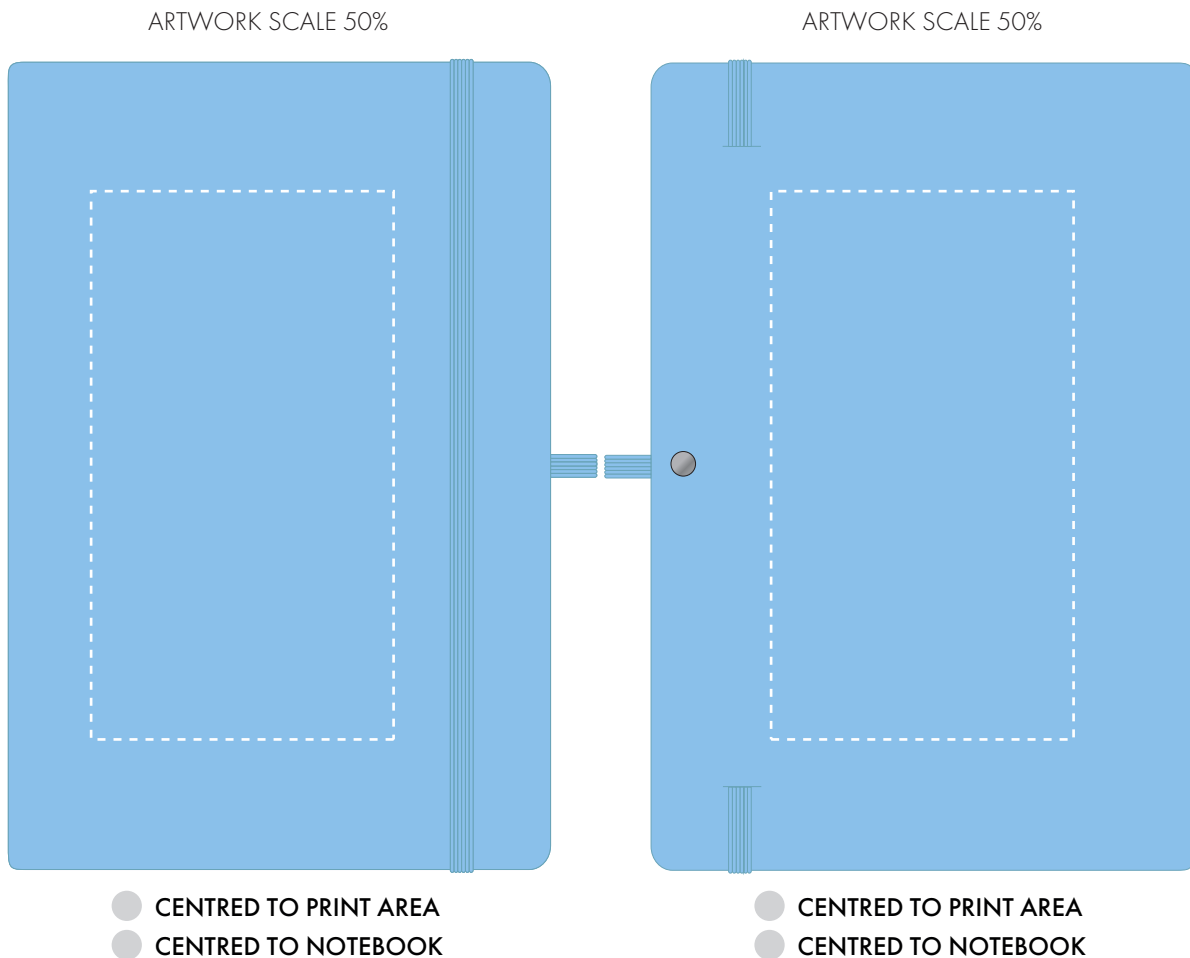

Your Ref:
Our Ref:

Quantity:
Version: 1

Product Code: QS0345
Product Colour: BABY BLUE

PRINTING CONCERNS: SMALL DETAILS MAY FILL

Please note that this product has Sustainability Markings that are not visible from this perspective

We stock this item in the following colours

PANTONE REFERENCE(S)

● Debossing / Foil Blocking

The dashed line is to demonstrate print area and will not appear on your printed item

PLEASE NOTE:

- All colours including print and product are for visual purposes only and should not be regarded as the actual colour of the product and print.
- Some products may vary from batch to batch and may differ from previous orders.
- The colour and texture of a product can also have an effect on the final print colour.
- By approving this order we accept that you understand these terms.

To proceed, please approve visual via the online system.

ARTWORK SCALE 100%
Max print area: 145mm x 80mm

ARTWORK SCALE 100%
Max print area: 145mm x 80mm